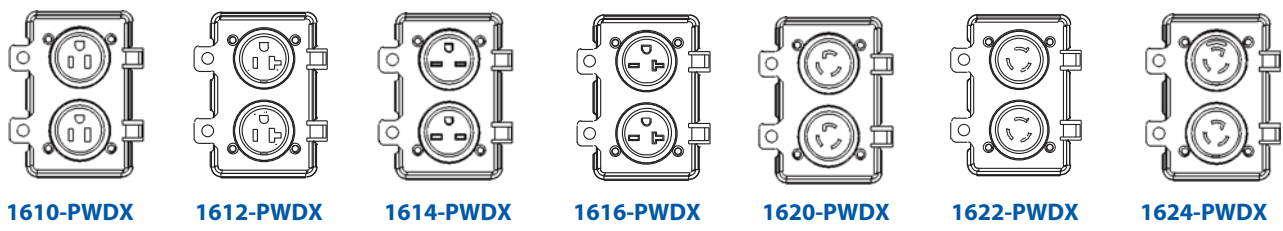

PWDX Series - All Weather Heavy Duty Receptacles

NOTICE:
 *The NEC restricts the use of metallic "job" boxes for use in temporary relocateable power cords. Only use non-metallic enclosures designed and tested to meet compliance.

Part Number	Description	NEMA Config	Amps	Volts
PWDX Dual Receptacle & Cover Assembly/ Prewired				
Straight				
1610-PWDX	Receptacle & Flip Cover, Duplex, All Weather, 5-15, Weather Resistant	5-15	15	125
1612-PWDX	Receptacle & Flip Cover, Duplex, All Weather, 5-20, Weather Resistant	5-20	20	125
1614-PWDX	Receptacle & Flip Cover, Duplex, All Weather, 6-15, Weather Resistant	6-15	15	250
1616-PWDX	Receptacle & Flip Cover, Duplex, All Weather, 6-20, Weather Resistant	6-20	20	250
Locking				
1620-PWDX	Receptacle & Flip Cover, Duplex, All Weather, L5-15	L5-15	15	125
1622-PWDX	Receptacle & Flip Cover, Duplex, All Weather, L6-15	L6-15	15	250
1624-PWDX	Receptacle & Flip Cover, Duplex, All Weather, L7-15	L7-15	15	277