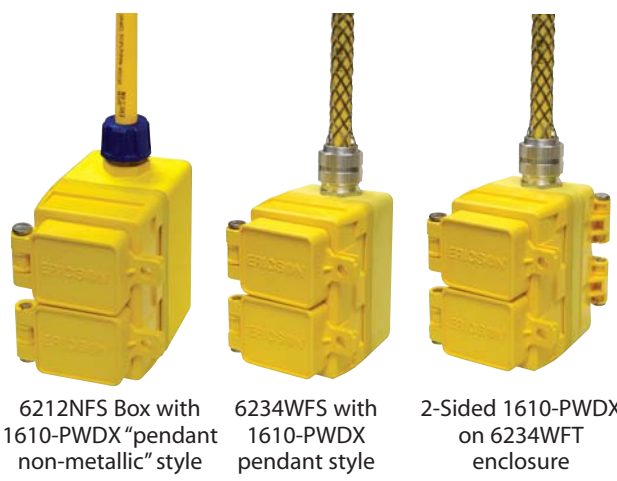

PWDX Series - All Weather Heavy Duty Receptacles

NOTICE:
 *The NEC restricts the use of metallic "job" boxes for use in temporary relocateable power cords. Only use non-metallic enclosures designed and tested to meet compliance.

Part Number	Description	NEMA Config	Amps	Volts
PWDX Dual Receptacle & Cover Assembly/ Prewired				
Straight				
1610-PWDX	Receptacle & Flip Cover, Duplex, All Weather, 5-15, Weather Resistant	5-15	15	125
1612-PWDX	Receptacle & Flip Cover, Duplex, All Weather, 5-20, Weather Resistant	5-20	20	125
1614-PWDX	Receptacle & Flip Cover, Duplex, All Weather, 6-15, Weather Resistant	6-15	15	250
1616-PWDX	Receptacle & Flip Cover, Duplex, All Weather, 6-20, Weather Resistant	6-20	20	250
Locking				
1620-PWDX	Receptacle & Flip Cover, Duplex, All Weather, L5-15	L5-15	15	125
1622-PWDX	Receptacle & Flip Cover, Duplex, All Weather, L6-15	L6-15	15	250
1624-PWDX	Receptacle & Flip Cover, Duplex, All Weather, L7-15	L7-15	15	277