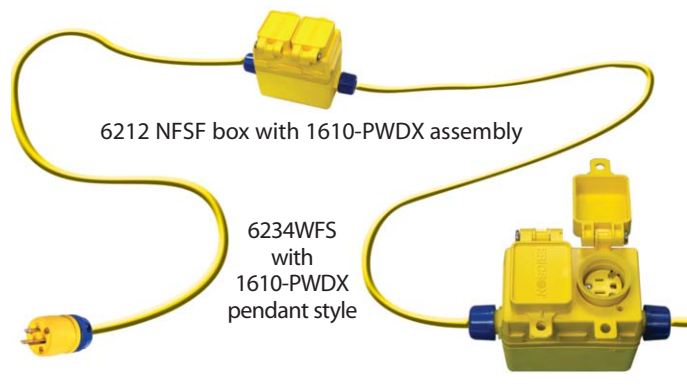

PWDX Series - All Weather Heavy Duty Receptacles

NOTICE:
 *The NEC restricts the use of metallic "job" boxes for use in temporary relocateable power cords. Only use non-metallic enclosures designed and tested to meet compliance.

Part Number	Description	NEMA Config	Amps	Volts
PWDX Dual Receptacle & Cover Assembly/ Prewired				
Straight				
1610-PWDX	Receptacle & Flip Cover, Duplex, All Weather, 5-15, Weather Resistant	5-15	15	125
1612-PWDX	Receptacle & Flip Cover, Duplex, All Weather, 5-20, Weather Resistant	5-20	20	125
1614-PWDX	Receptacle & Flip Cover, Duplex, All Weather, 6-15, Weather Resistant	6-15	15	250
1616-PWDX	Receptacle & Flip Cover, Duplex, All Weather, 6-20, Weather Resistant	6-20	20	250
Locking				
1620-PWDX	Receptacle & Flip Cover, Duplex, All Weather, L5-15	L5-15	15	125
1622-PWDX	Receptacle & Flip Cover, Duplex, All Weather, L6-15	L6-15	15	250
1624-PWDX	Receptacle & Flip Cover, Duplex, All Weather, L7-15	L7-15	15	277